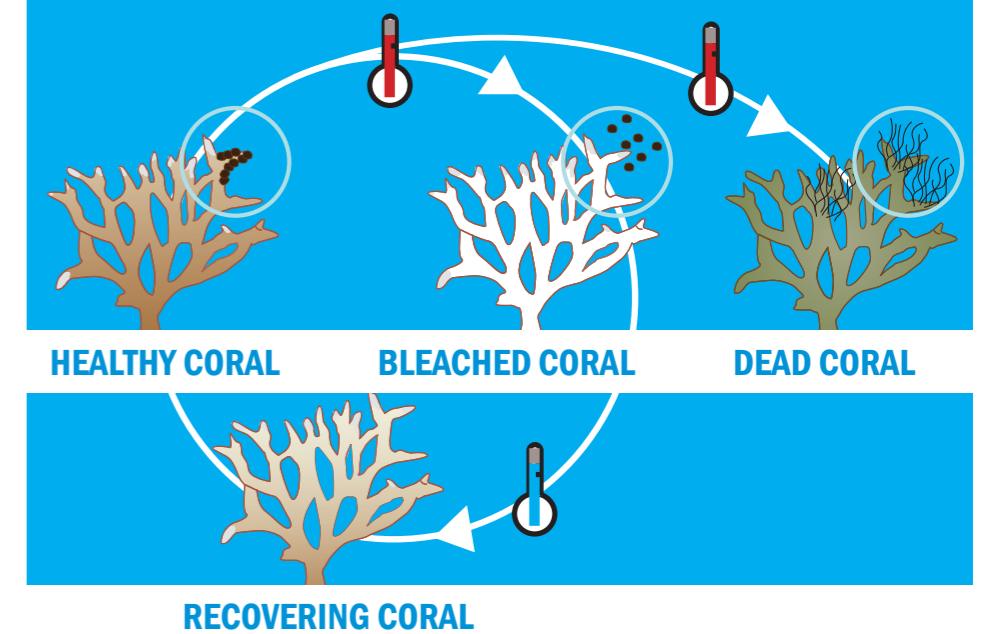

GREAT BARRIER REEF FACTSHEET

AUSTRALIA'S JEWEL

2900 REEFS - 2300 KM
>400 CORAL SPECIES
WORLD'S LARGEST REEF

MAIN THREATS

CORAL BLEACHING

VALUE

6.4 BILLION
annual Australian economic contribution

56 BILLION
annual Australian economic, social and icon value

64,000 JOBS

2 MILLION
visitors every year

MAIN CAUSES

4 bleaching events
in the last 20 years

2017 19%
2016 29% **LOST**

2002 70%
1998 60% **AFFECTED**

YOU CAN HELP SAVE REEFS FROM HOME WWW.CORALWATCH.ORG