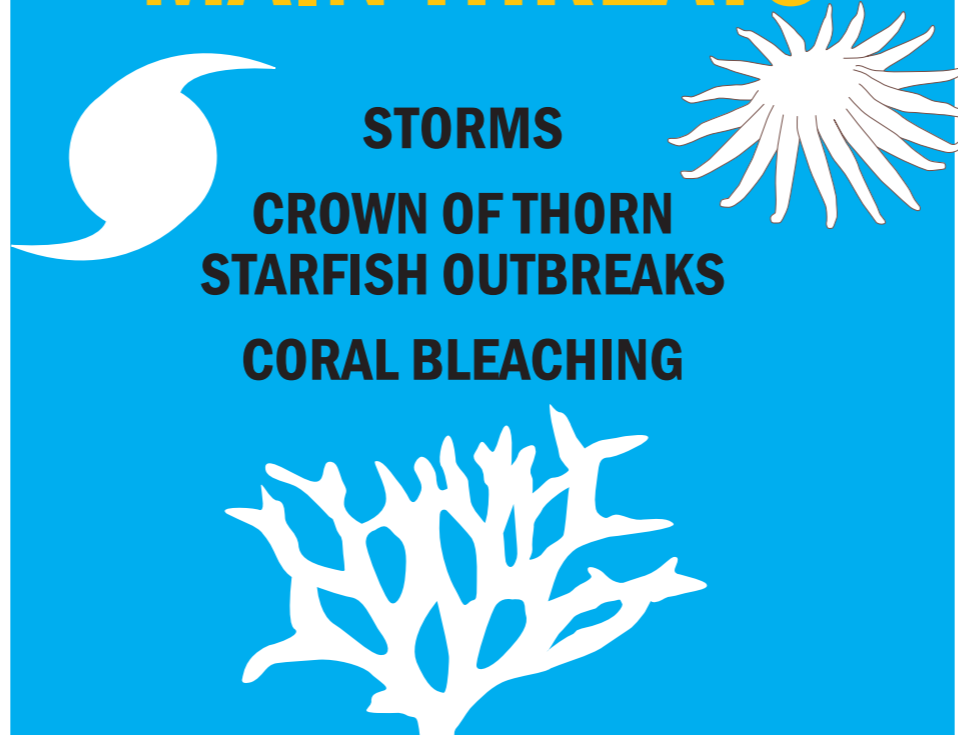

GREAT BARRIER REEF FACTSHEET

AUSTRALIA'S JEWEL

2900 REEFS - 2300 KM
>400 CORAL SPECIES
WORLD'S LARGEST REEF

MAIN THREATS

CORAL BLEACHING

VALUE

6.4 BILLION
annual Australian economic contribution

56 BILLION
annual Australian economic, social and icon value

64,000 JOBS

2 MILLION
visitors every year

MAIN CAUSES

4 bleaching events
in the last 20 years

2017 19%
2016 29% **LOST**

2002 70%
1998 60% **AFFECTED**

YOU CAN HELP SAVE REEFS FROM HOME WWW.CORALWATCH.ORG