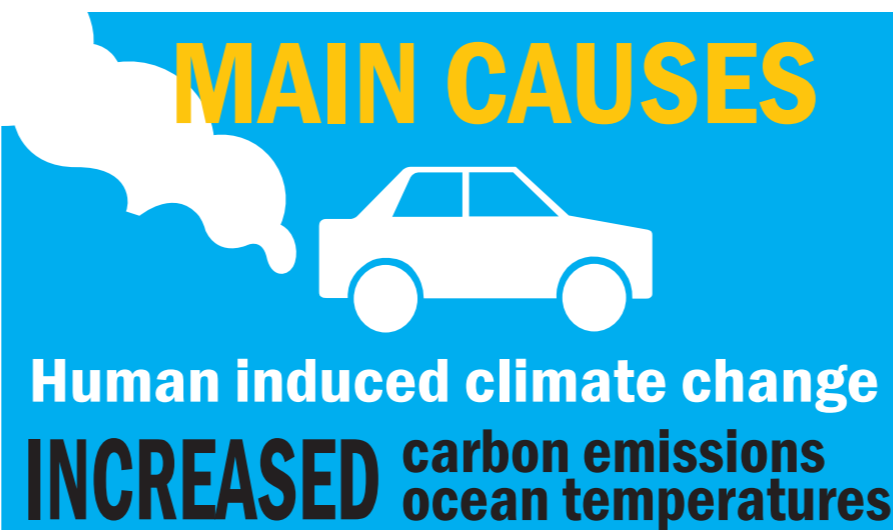

GREAT BARRIER REEF FACTSHEET

AUSTRALIA'S JEWEL

2900 REEFS - 2300 KM
>400 CORAL SPECIES
WORLD'S LARGEST REEF

MAIN THREATS

CORAL BLEACHING

VALUE

6.4 BILLION
annual Australian economic contribution

56 BILLION
annual Australian economic, social and icon value

64,000 JOBS

2 MILLION
visitors every year

MAIN CAUSES

4 bleaching events
in the last 20 years

2017 19%
2016 29% **LOST**

2002 70%
1998 60% **AFFECTED**

YOU CAN HELP SAVE REEFS FROM HOME WWW.CORALWATCH.ORG