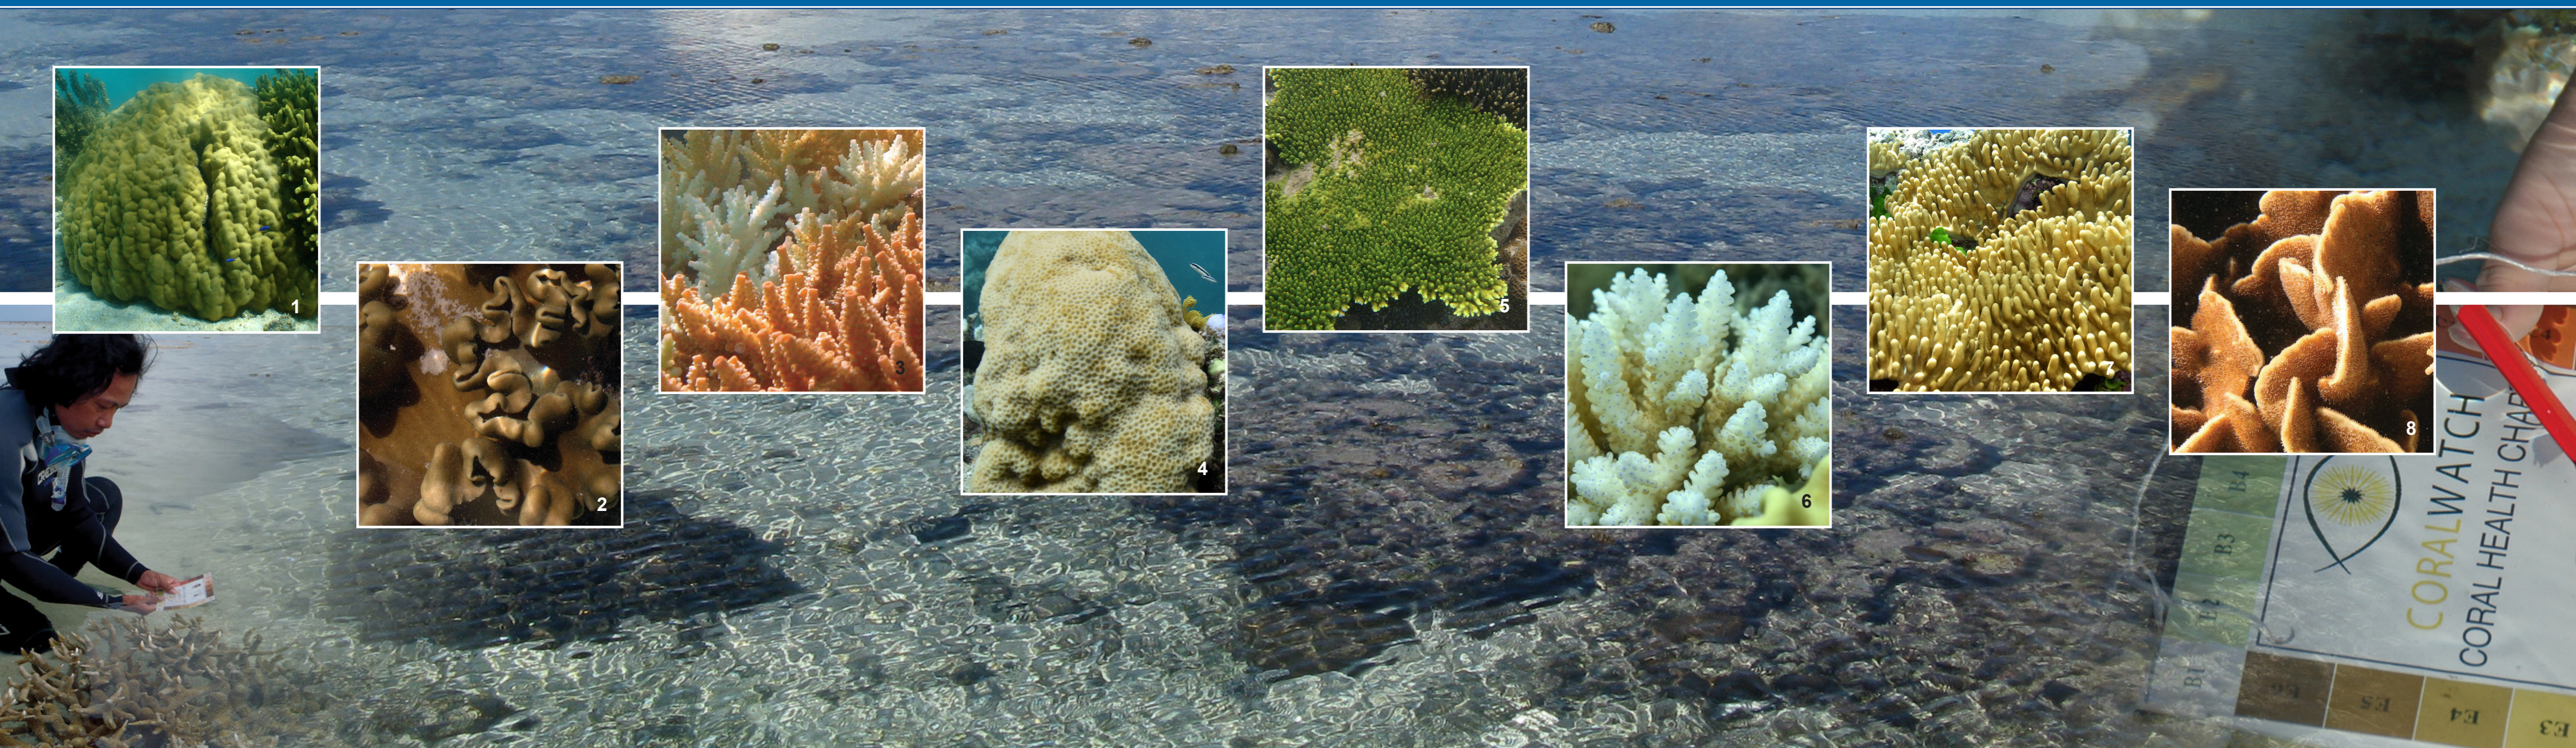

# Virtual Reef

This virtual reef shows you different coral types and the difference between bleached and healthy corals. You can use the Coral Health Chart to measure the health of these corals.

B1	B2	B3	B4	B5	B6	C1	C2	C3	C4	C5	C6
E6	E5	E4	E3	E2	E1	D1	D2	D3	D4	D5	D6

## CORAL HEALTH CHART

The Coral Health Chart is based on the actual colours of bleached and healthy corals. Each square on the Chart corresponds to the concentrations of symbiotic algae which live in the coral tissue.

**TIP**  
Avoid measuring growing tips of corals because they are naturally white.

## INSTRUCTIONS

- darkest and lightest colour scores
- coral type