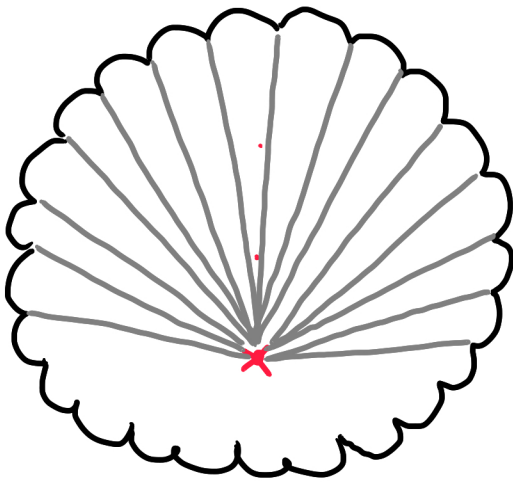

Brain coral

① Ball (30g)

② Make a pinch pot, Keep aside

③ Roll out 10g strip of clay

⑤ Place strips on coral

Starfish

①

ball (30g)

②

flatten

③

Pinch five sides

Scallop Shell

③ Use cookie cutter tool to cut out shape.

← pick a point $\frac{3}{4}$ from top.
- Make line impressions
- Repeat with second ball

④ reshape each half into a bowl shape and connect at red point with extra clay

Sea turtle

③ Press in to make the neck area

④ Flatten edge & make impressions

⑤ 3 balls (20g)

⑥ Reshape & cut

⑦ Flatten & reshape

x 4

↑
make circle impressions