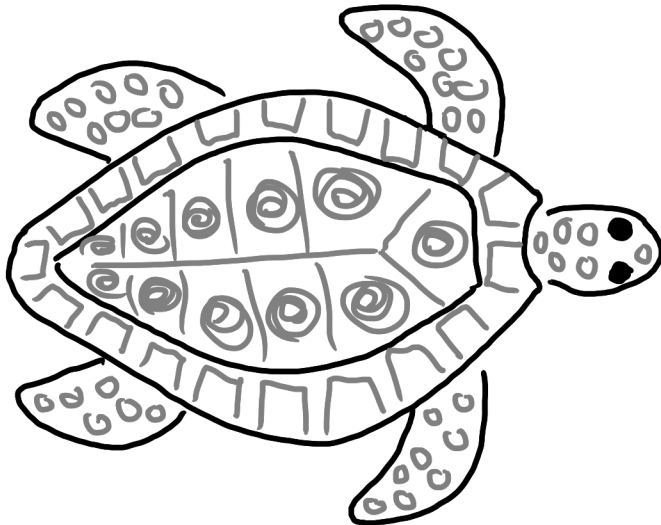

Sea turtle

③ Press in to make the neck area

④ Flatten edge & make impressions

⑤ 3 balls (20g)

⑥ Reshape & cut

⑦ Flatten & reshape

x 4

↑
make circle impressions

⑧ Reshape last ball

⑨ Pinch nose

cut
mouth
with
scissors

⑩ 2 small balls for eyes
and make impressions

⑪ Graft together all body parts & make impressions on shell.

Sea Fan Coral

⑧ Graft together body & branches

⑨ Graft
base on
to the
body

Mushroom Soft Coral

① Ball (30g)

② Rolled out & cut

③ connect edges together

④ Ball (20g)

⑤ Roll out

⑥ Graft on to the stalk