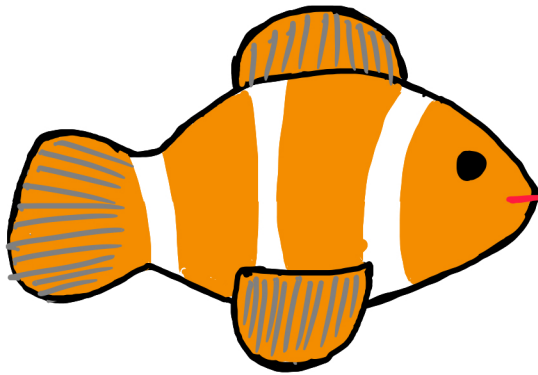

⑧ cover body with white strips

← cut mouth with scissors

⑨ Graft fins on body