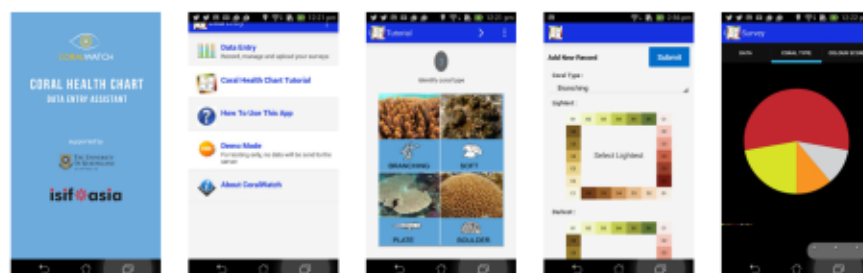

Equipment

- Android or Apple mobile phone
- Internet access
- Your field data

Different screen previews of the CoralWatch data entry app.

CoralWatch data entry apps allow you to:

- Enter CoralWatch data on your phone.
- Record the GPS coordinates on the spot.
- View your survey results.
- Store your survey data, work offline and upload at a later time.